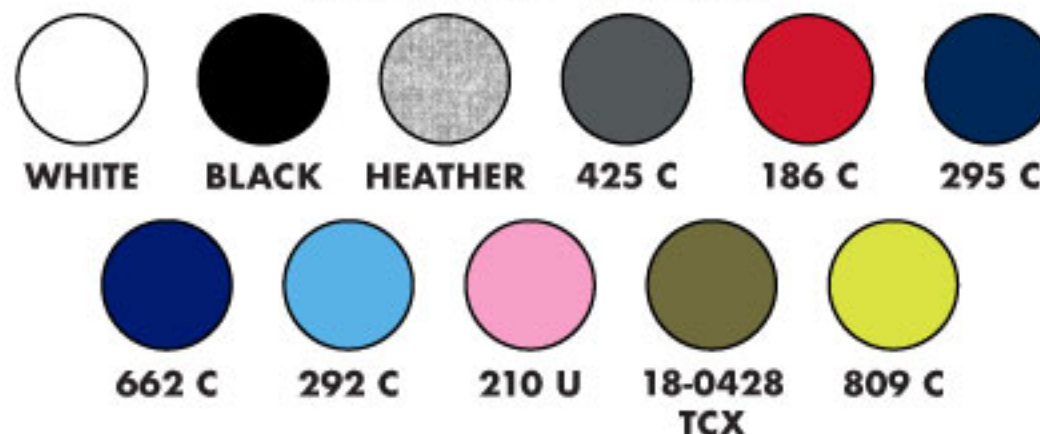

#### Available Colors:

Pricing is valid through 12-31-2024

ASI# 58842 PPAI# 112077 SAGE# 51467